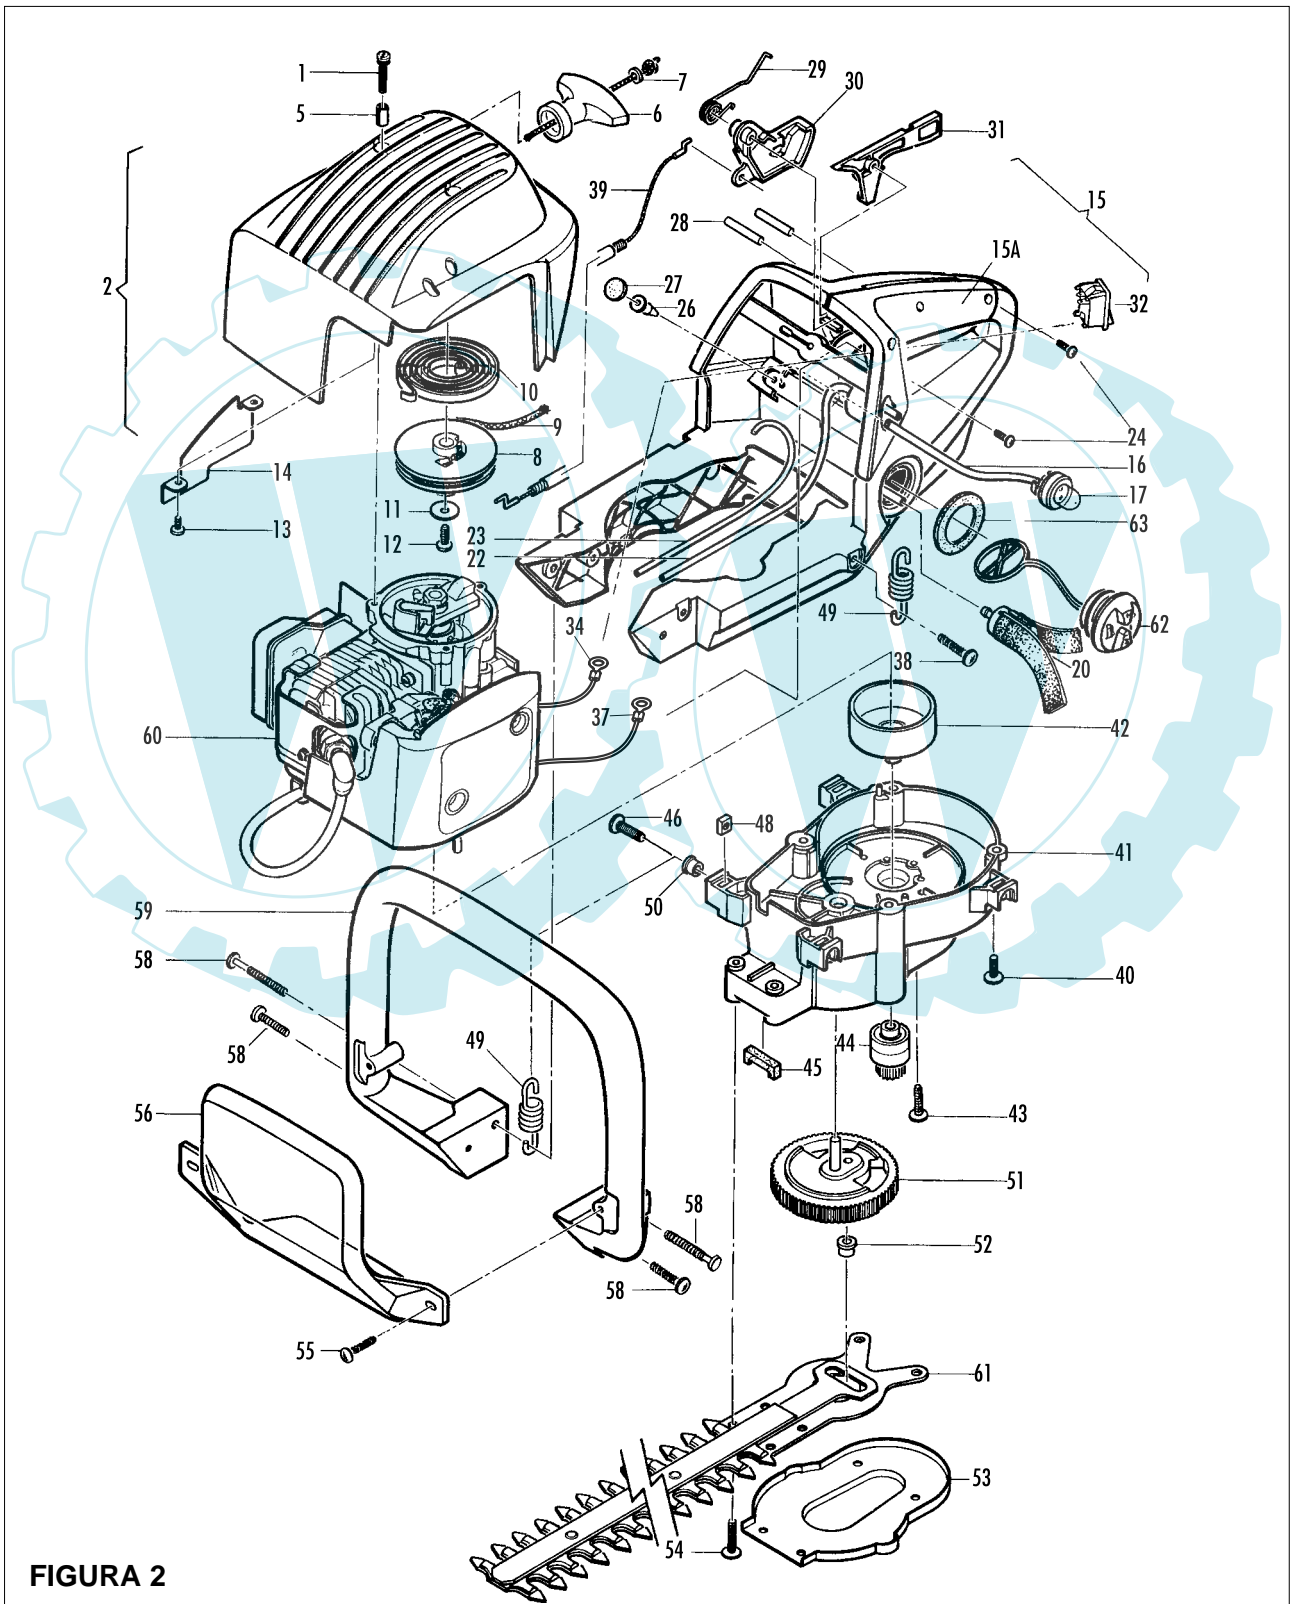

brand	MC CULLOCH - PARTNER

date	NOV/02	SHEET 1/4

Model	Prefix
VIRGINIA MH 542 - MH 555	07
PARTNER HG 17- HG 22	07
BRICOMARCHE BMTH 2555	07

Product number
953900128 - 953900129
953900213 - 953900180
953900262

FIGURA 2